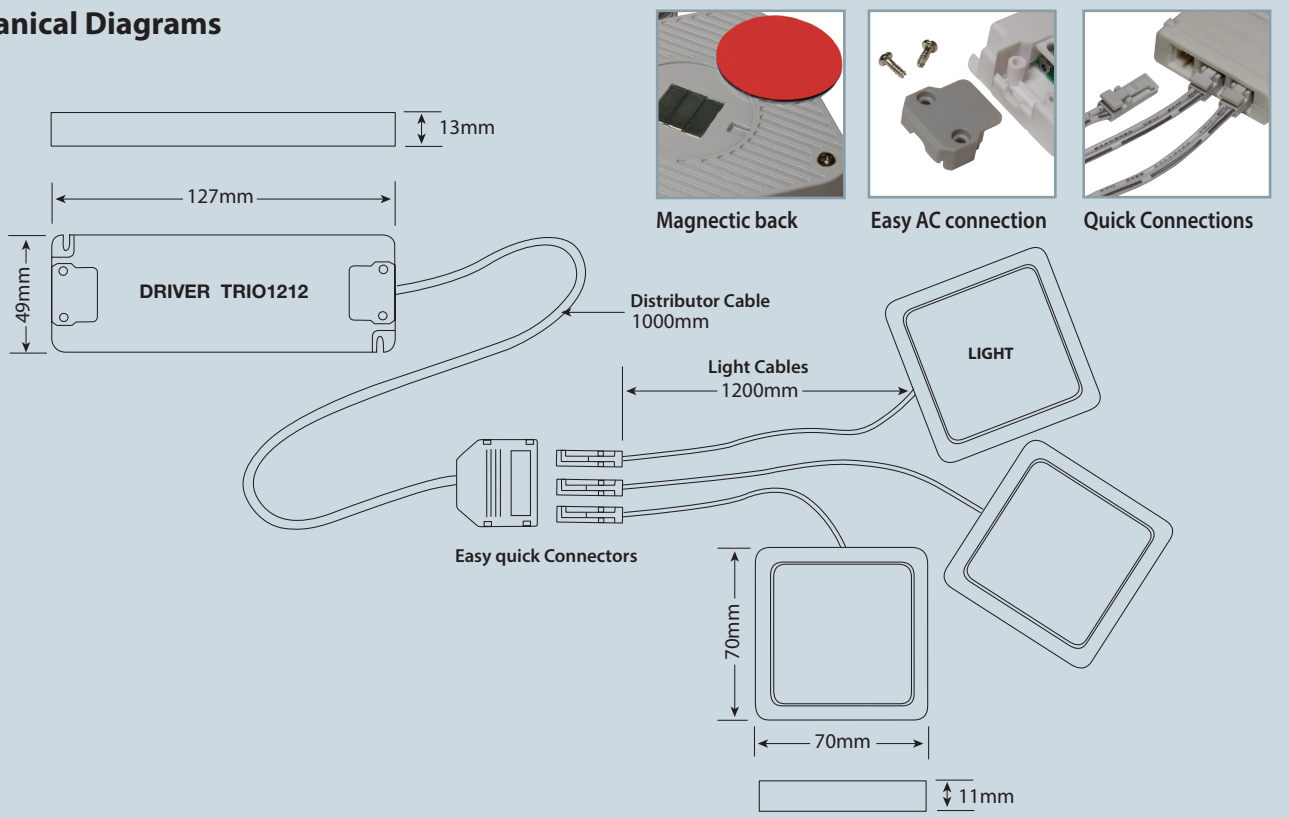

TRIO Series 3W LED Magnetic Square Light Kit

Magnetic Light: 70 x 70 x 11 mm
Driver: TRIO1212 ~ 127 x 49 x 13 mm

- Universal AC input / Full range
- Magnetic attachment allows fixing even to glass
- High lumen output
- 3 different finishes in 2 different styles
- Quick connect LED driver included
- Suitable for cabinets, decorative lighting and general task lighting; use it for display or show case lighting
- 120° Beam Angle

CE F M M IP44

Specification

| Model Number | TRIO-3SW30K | TRIO-3SB30K | TRIO-3SS30K | TRIO-3SW60K | TRIO-3SB60K | TRIO-3SS60K |
|-------------------|-------------|-------------|-------------|-------------|-------------|-------------|
| Fitting Colour | White | Black | Silver | White | Black | Silver |
| Input Current | 330mA | 330mA | 330mA | 330mA | 330mA | 330mA |
| Input Voltage | 12V DC | 12V DC | 12V DC | 12V DC | 12V DC | 12V DC |
| Power | 3W x 3 | 3W x 3 | 3W x 3 | 3W x 3 | 3W x 3 | 3W x 3 |
| Lumens | 270lm | 270lm | 270lm | 300lm | 300lm | 300lm |
| Colour | 3000K | 3000K | 3000K | 6000K | 6000K | 6000K |
| Lumen Field Angle | 120° | 120° | 120° | 120° | 120° | 120° |
| CRI | 80 | 80 | 80 | 80 | 80 | 80 |
| Weight | 65g | 65g | 65g | 65g | 65g | 65g |
| Dimensions | 70x70x11mm | 70x70x11mm | 70x70x11mm | 70x70x11mm | 70x70x11mm | 70x70x11mm |

Mechanical Diagrams

TRIO Series 3W LED Magnetic Round Light Kit

Magnetic Light: Ø 70 x 11 mm
Driver: TRIO1212 ~ 127 x 49 x 13 mm

- Universal AC input / Full range
- Magnetic attachment allows fixing even to glass
- High lumen output
- 3 different finishes in 2 different styles
- Quick connect LED driver included
- Suitable for cabinets, decorative lighting and general task lighting; use it for display or show case lighting
- 120° Beam Angle