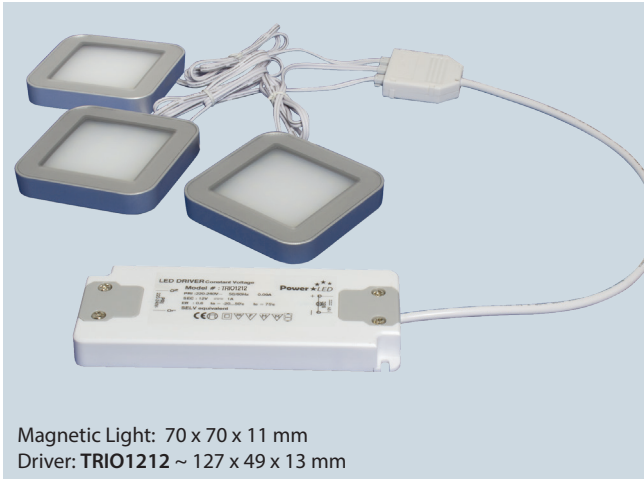

TRIO Series 3W LED Magnetic Square Light Kit

Magnetic Light: 70 x 70 x 11 mm
Driver: TRIO1212 ~ 127 x 49 x 13 mm

- Universal AC input / Full range
- Magnetic attachment allows fixing even to glass
- High lumen output
- 3 different finishes in 2 different styles
- Quick connect LED driver included
- Suitable for cabinets, decorative lighting and general task lighting; use it for display or show case lighting
- 120° Beam Angle

CE F M M IP44

Specification

Model Number	TRIO-3SW30K	TRIO-3SB30K	TRIO-3SS30K	TRIO-3SW60K	TRIO-3SB60K	TRIO-3SS60K
Fitting Colour	White	Black	Silver	White	Black	Silver
Input Current	330mA	330mA	330mA	330mA	330mA	330mA
Input Voltage	12V DC	12V DC	12V DC	12V DC	12V DC	12V DC
Power	3W x 3	3W x 3	3W x 3	3W x 3	3W x 3	3W x 3
Lumens	270lm	270lm	270lm	300lm	300lm	300lm
Colour	3000K	3000K	3000K	6000K	6000K	6000K
Lumen Field Angle	120°	120°	120°	120°	120°	120°
CRI	80	80	80	80	80	80
Weight	65g	65g	65g	65g	65g	65g
Dimensions	70x70x11mm	70x70x11mm	70x70x11mm	70x70x11mm	70x70x11mm	70x70x11mm

Mechanical Diagrams

TRIO Series 3W LED Magnetic Round Light Kit

Magnetic Light: Ø 70 x 11 mm
Driver: TRIO1212 ~ 127 x 49 x 13 mm

- Universal AC input / Full range
- Magnetic attachment allows fixing even to glass
- High lumen output
- 3 different finishes in 2 different styles
- Quick connect LED driver included
- Suitable for cabinets, decorative lighting and general task lighting; use it for display or show case lighting
- 120° Beam Angle