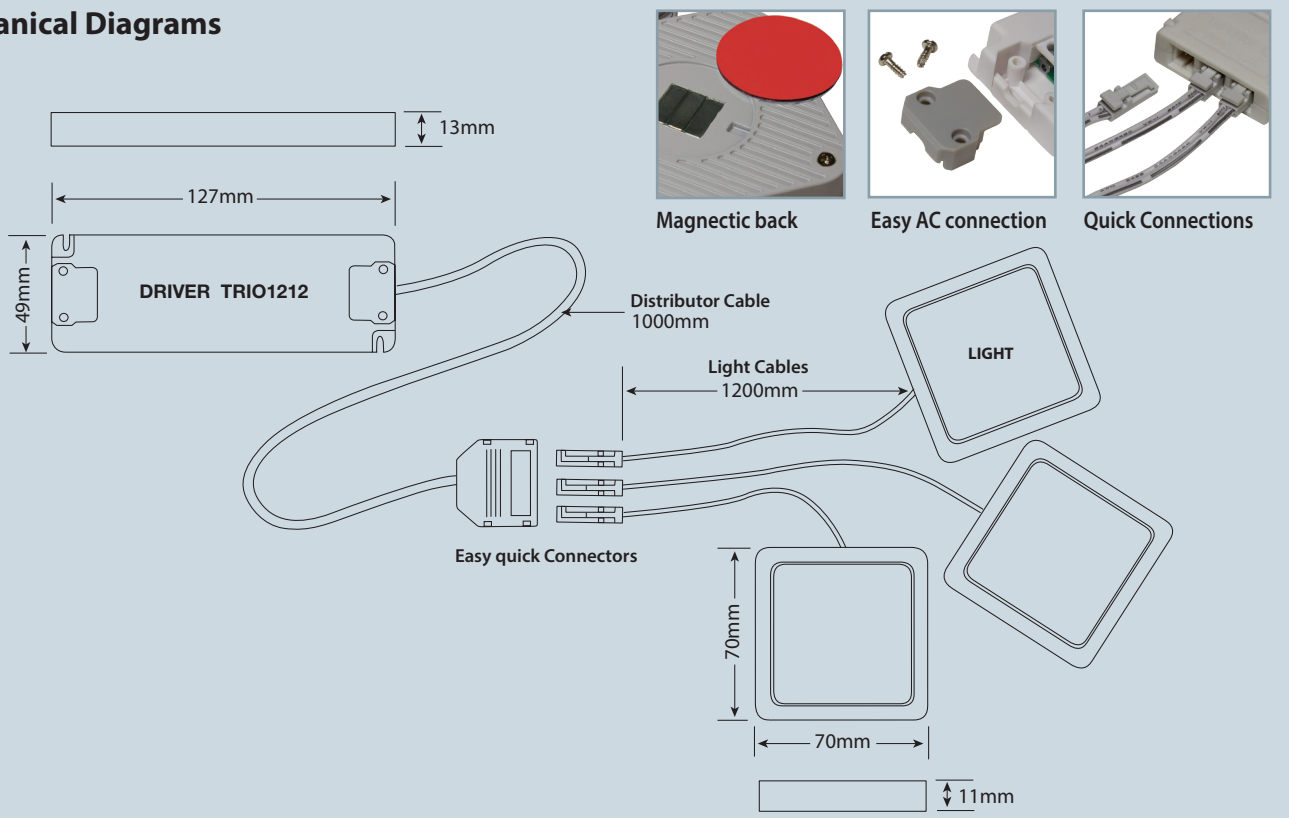

TRIO Series 3W LED Magnetic Square Light Kit

Magnetic Light: 70 x 70 x 11 mm
Driver: TRIO1212 ~ 127 x 49 x 13 mm

- Universal AC input / Full range
- Magnetic attachment allows fixing even to glass
- High lumen output
- 3 different finishes in 2 different styles
- Quick connect LED driver included
- Suitable for cabinets, decorative lighting and general task lighting; use it for display or show case lighting
- 120° Beam Angle

Mechanical Diagrams

TRIO Series 3W LED Magnetic Round Light Kit

Magnetic Light: Ø 70 x 11 mm
Driver: TRIO1212 ~ 127 x 49 x 13 mm

- Universal AC input / Full range
- Magnetic attachment allows fixing even to glass
- High lumen output
- 3 different finishes in 2 different styles
- Quick connect LED driver included
- Suitable for cabinets, decorative lighting and general task lighting; use it for display or show case lighting
- 120° Beam Angle

CE F M M IP44

Specification

Model Number	TRIO-3RW30K	TRIO-3RB30K	TRIO-3RS30K	TRIO-3RW60K	TRIO-3RB60K	TRIO-3RS60K
Fitting Colour	White	Black	Silver	White	Black	Silver
Input Current	330mA	330mA	330mA	330mA	330mA	330mA
Input Voltage	12V DC	12V DC	12V DC	12V DC	12V DC	12V DC
Power	3W x 3	3W x 3	3W x 3	3W x 3	3W x 3	3W x 3
Lumens	270lm	270lm	270lm	300lm	300lm	300lm
Colour	3000K	3000K	3000K	6000K	6000K	6000K
Lumen Field Angle	120°	120°	120°	120°	120°	120°
CRI	80	80	80	80	80	80
Weight	65g	65g	65g	65g	65g	65g
Dimensions	Ø 70x11mm	Ø 70x11mm	Ø 70x11mm	Ø 70x11mm	Ø 70x11mm	Ø 70x11mm